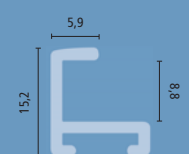

06 contrast grey

10 mist

11 champagne

16 jet (polished black)

19 platin

21 black (matt)

PROFILE 04

ALUMINIUM MOULDING PROFILE 04