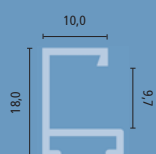

ALUMINIUM MOULDING PROFILE 03

PROFILE 03

ALUMINIUM MOULDING PROFILE 04

PROFILE 04

ALUMINIUM MOULDING PROFILE 04

ALUMINIUM MOULDING PROFILE 07

PROFILE 07

ALUMINIUM MOULDING PROFILE 07