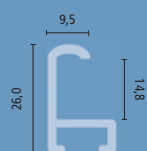

ALUMINIUM MOULDING PROFILE 15

ALUMINIUM MOULDING PROFILE 15

ALUMINIUM MOULDING PROFILE 15

ALUMINIUM MOULDING PROFILE 15

ALUMINIUM MOULDING PROFILE 22

PROFILE 15

PROFILE 22