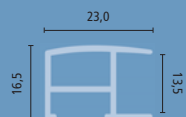

258 copper

259 brass

ALUMINIUM MOULDING PROFILE 71

04 frosted silver

03 polished silver

16 jet (polished black)

PROFILE 56

PROFILE 62