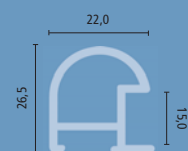

ALUMINIUM MOULDING PROFILE 75

ALUMINIUM MOULDING PROFILE 75

ALUMINIUM MOULDING PROFILE 79

ALUMINIUM MOULDING PROFILE 81

ALUMINIUM MOULDING PROFILE 82

PROFILE 75

PROFILE 79

PROFILE 81

PROFILE 82