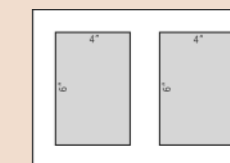

BM591496
BM591497
BM591498
BM591499

frame size: 30 x 40cm"
APERTURE SIZE: A4

BM591500
BM591501
BM591502
BM591503

single mounts and lifestyle mounts colour range

Pure white

Cream

White with Black Core

Deep Bevel Conservation White

double mounts colour range

Pure white over Silver

Cream over Gold

Cream over Blue

Cream over Pink

lifestyle mounts

single heart
FRAME SIZE: 5" x 7"

Deep bevel Conservation White
White with Black Core

BM591454
N/A

double heart
FRAME SIZE: 10" x 12"

BM591455
N/A

A4 multi
FRAME SIZE: A4

N/A
BM591528

frame size: 11" x 14" multi

White with Black Core

BM591529