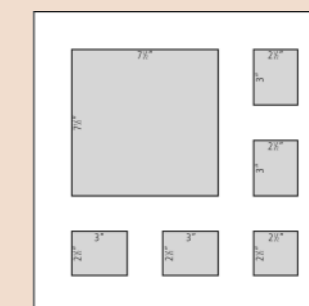

BM591454
N/A

double heart
FRAME SIZE: 10" x 12"

BM591455
N/A

A4 multi
FRAME SIZE: A4

N/A
BM591528

frame size: 11" x 14" multi

White with Black Core

BM591529

frame size: 40 x 40cm multi

BM591530

frame size: 40 x 50cm multi

BM591531

double mounts

Pure White over Silver
Cream over Gold
Cream over Blue
Cream over Pink

frame size: 5" x 7"
APERTURE SIZE: 3" x 5"

BM591504
BM591505
BM591506
BM591507

frame size: 10" x 12"
APERTURE SIZE: 6" x 8"

BM591516
BM591517
BM591518
BM591519

frame size: 11" x 14"
APERTURE SIZE: 8" x 10"

BM591520
BM591521
BM591522
BM591523

frame size: 16" x 20"
APERTURE SIZE: 12" x 16"