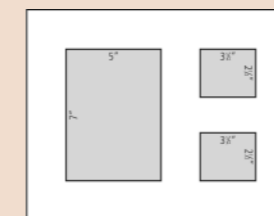

BM591454
N/A

double heart
FRAME SIZE: 10" x 12"

BM591455
N/A

A4 multi
FRAME SIZE: A4

N/A
BM591528

frame size: 11" x 14" multi

White with Black Core

BM591529

frame size: 40 x 40cm multi

BM591530

frame size: 40 x 50cm multi

BM591531

double mounts

Pure White over Silver
Cream over Gold
Cream over Blue
Cream over Pink

frame size: 5" x 7"
APERTURE SIZE: 3" x 5"

BM591504
BM591505
BM591506
BM591507

frame size: 10" x 12"
APERTURE SIZE: 6" x 8"

BM591516
BM591517
BM591518
BM591519

frame size: 11" x 14"
APERTURE SIZE: 8" x 10"

BM591520
BM591521
BM591522
BM591523

frame size: 16" x 20"
APERTURE SIZE: 12" x 16"