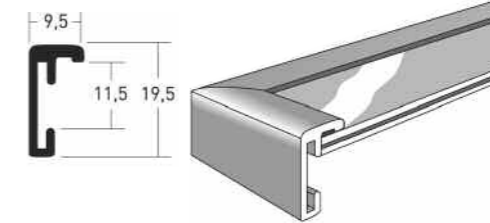

ref	description
R39503	Classic RM - 35 x 100cm Polished Silver
R39504	Classic RM - 35 x 100cm Frosted Silver
R39516	Classic RM - 35 x 100cm Polished Black

R39603	Classic RM - 50 x 100cm Polished Silver
R39604	Classic RM - 50 x 100cm Frosted Silver
R39616	Classic RM - 50 x 100cm Polished Black

R553803H	Pearl RM - 33 x 95cm Polished Silver
R553804H	Pearl RM - 33 x 95cm Frosted Silver
R553821H	Pearl RM - 33 x 95cm Matt Black

R553903H	Pearl RM - 34.3 x 101.6cm (13.5" x 40") Polished Silver
R553904H	Pearl RM - 34.3 x 101.6cm (13.5" x 40") Frosted Silver
R553921H	Pearl RM - 34.3 x 101.6cm (13.5" x 40") Matt Black