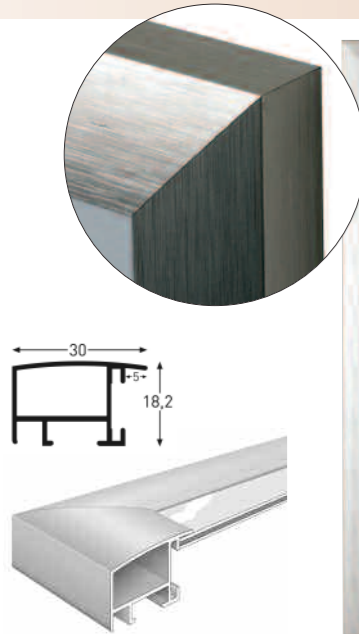

R553803H	Pearl RM - 33 x 95cm Polished Silver
R553804H	Pearl RM - 33 x 95cm Frosted Silver
R553821H	Pearl RM - 33 x 95cm Matt Black

R553903H	Pearl RM - 34.3 x 101.6cm (13.5" x 40") Polished Silver
R553904H	Pearl RM - 34.3 x 101.6cm (13.5" x 40") Frosted Silver
R553921H	Pearl RM - 34.3 x 101.6cm (13.5" x 40") Matt Black

largo

A soft curving profile in brushed aluminium, Largo offers a natural step for those seeking a more generous look.

ref	description
R8722304	RM Largo 24 x 30cm Brushed Silver
R8722315	RM Largo 24 x 30cm Brushed Black
R8730304	RM Largo 30 x 40cm Brushed Silver
R8730315	RM Largo 30 x 40cm Brushed Black
R8740304	RM Largo 40 x 50cm Brushed Silver
R8740315	RM Largo 40 x 50cm Brushed Black
R8750304	RM Largo 50 x 60cm Brushed Silver
R8750315	RM Largo 50 x 60cm Brushed Black
R8752304	RM Largo 50 x 70cm Brushed Silver
R8752315	RM Largo 50 x 70cm Brushed Black
R8762304	RM Largo 60 x 80cm Brushed Silver
R8762315	RM Largo 60 x 80cm Brushed Black