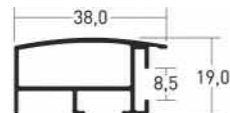

mars

Wide brushed aluminium frame for the "soft" metal look so popular today.

ref	description
R1130053	RM Mars 30 x 40cm Soft Matt Black
R1130064	RM Mars 30 x 40cm Soft Matt Silver
R1140053	RM Mars 40 x 50cm Soft Matt Black
R1140064	RM Mars 40 x 50cm Soft Matt Silver
R1150053	RM Mars 50 x 60cm Soft Matt Black
R1150064	RM Mars 50 x 60cm Soft Matt Silver
R1152053	RM Mars 50 x 70cm Soft Matt Black
R1152064	RM Mars 50 x 70cm Soft Matt Silver
R1162053	RM Mars 60 x 80cm Soft Matt Black
R1162064	RM Mars 60 x 80cm Soft Matt Silver
R1171053	RM Mars 70 x 100cm Soft Matt Black
R1171064	RM Mars 70 x 100cm Soft Matt Silver