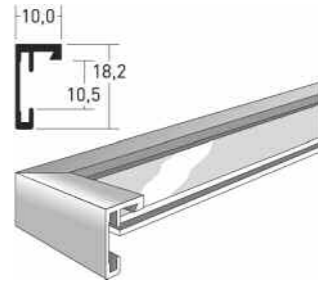

C2 readymade frames offer the "soft look" metallics much in demand for today's interiors.

ref	description
R62253	RM C2 - 24 x 30cm Soft Black
R62251	RM C2 - 24 x 30cm Soft Grey
R62264	RM C2 - 24 x 30cm Soft Silver
R63053	RM C2 - 30 x 40cm Soft Black5
R63051	RM C2 - 30 x 40cm Soft Grey
R63064	RM C2 - 30 x 40cm Soft Silver
R64053	RM C2 - 40 x 50cm Soft Black
R64051	RM C2 - 40 x 50cm Soft Grey
R64064	RM C2 - 40 x 50cm Soft Silver
R65053	RM C2 - 50 x 60cm Soft Black
R65051	RM C2 - 50 x 60cm Soft Grey
R65064	RM C2 - 50 x 60cm Soft Silver
R65253	RM C2 - 50 x 70cm Soft Black
R65251	RM C2 - 50 x 70cm Soft Grey
R65264	RM C2 - 50 x 70cm Soft Silver
R66253	RM C2 - 60 x 80cm Soft Black
R66251	RM C2 - 60 x 80cm Soft Grey
R66264	RM C2 - 60 x 80cm Soft Silver

The original Nielsen readymade frame with the classic minimalist look yet offering un-rivalled design, quality and range. Still the very best, even after more than 25 years.

ref	description
R32503	Classic RM - 20 x 25cm Polished Silver
R32504	Classic RM - 20 x 25cm Frosted Silver
R32501	Classic RM - 20 x 25cm Polished Gold
R32516	Classic RM - 20 x 25cm Polished Black
R32203	Classic RM - 24 x 30cm Polished Silver
R32204	Classic RM - 24 x 30cm Frosted Silver
R32201	Classic RM - 24 x 30cm Polished Gold
R32216	Classic RM - 24 x 30cm Polished Black
R32303	Classic RM - 28 x 35cm Polished Silver
R32304	Classic RM - 28 x 35cm Frosted Silver
R32301	Classic RM - 28 x 35cm Polished Gold
R32316	Classic RM - 28 x 35cm Polished Black
R33003	Classic RM - 30 x 40cm Polished Silver
R33004	Classic RM - 30 x 40cm Frosted Silver
R33001	Classic RM - 30 x 40cm Polished Gold
R33016	Classic RM - 30 x 40cm Polished Black
R34003	Classic RM - 40 x 50cm Polished Silver
R34004	Classic RM - 40 x 50cm Frosted Silver
R34001	Classic RM - 40 x 50cm Polished Gold
R34016	Classic RM - 40 x 50cm Polished Black
R34603	Classic RM - 40 X 60cm Polished Silver
R34604	Classic RM - 40 X 60cm Frosted Silver
R34616	Classic RM - 40 X 60cm Polished Black