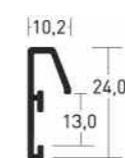

RW5829002	RM Tribeca Black 25 x 60cm
RW5829001	RM Tribeca Natural 25 x 60cm
RW5829003	RM Tribeca White 25 x 60cm

gallery junior

A variety of multiple aperture frames using gallery-style moulding and Bainbridge White Core mounts. This range also meets the strong demand for square frames with three sizes available.

frame size aperture size	frame size aperture size	frame size aperture size	frame size aperture size	frame size aperture size	frame size aperture size
30 x 30cm 10 x 15cm / 4" x 6" R561204 R561221	40 x 40cm 10 x 15cm / 4" x 6" R561304 R561321	50 x 50cm 10 x 15cm / 4" x 6" R561404 R561421	20 x 60cm 10 x 15cm / 4" x 6" R560504 R560521	25 x 60cm 10 x 15cm / 4" x 6" R560604 R560621	25 x 60cm 14 x 14cm / 5.5" x 5.5" R561804 R561821
29.7 x 42cm (A3) 13 x 18cm / 5" x 7" R561904 R561921	30 x 74cm 13 x 18cm / 5" x 7" R562004 R562021	30 x 74cm 13 x 18cm / 5" x 7" R562804 R562821			

frame size cm	image aperture cm	aperture format	matt black frame	frosted silver frame
18 x 24	10 x 15cm	N/A	RF1434021	RF1434004
20 x 30	13 x 18cm	N/A	RF1435021	RF1435004

An elegant profile with a gentle curve into the image.