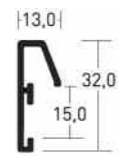

gallery

Gallery frames provide a stunning format for displaying photographs, art cards and other card-size images and photographic enlargements (8" x 10"/20.3 x 25.4cm). A deep aluminium frame around a thick white museum mount with a deep bevel all emphasize the image. The window sizes correspond to the popular photo sizes. A gallery-style look is achieved by using several Gallery Readymades together on a wall.

frame size cm	image aperture cm	aperture format	matt black frame	frosted silver frame
30 x 30	16 x 16	Square	R563321	N/A
30 x 40	10 x 15	Portrait	R563221	N/A
40 x 50	13 x 18	Portrait	R564221	N/A
40 x 50	15 x 20	Portrait	R564421	N/A
40 x 50	20.3 x 25.4	Portrait	R564521	N/A
30 x 40	15 x 10	Landscape	R563121	N/A
40 x 50	18 x 13	Landscape	R564121	N/A
40 x 50	20 x 15	Landscape	R564321	N/A
40 x 50	25.4 x 20.3	Landscape	R564621	N/A
20 x 60	3 x (10x15cm)	Multiple	R562121	R562104
25 x 60	4 x (10x15cm)	Multiple	R562221	R562204

frame size aperture size	frame size aperture size	frame size aperture size	frame size aperture size	frame size aperture size	frame size aperture size
30 x 30cm 10 x 15cm / 4" x 6" R561204 R561221	40 x 40cm 10 x 15cm / 4" x 6" R561304 R561321	50 x 50cm 10 x 15cm / 4" x 6" R561404 R561421	20 x 60cm 10 x 15cm / 4" x 6" R560504 R560521	25 x 60cm 10 x 15cm / 4" x 6" R560604 R560621	25 x 60cm 14 x 14cm / 5.5" x 5.5" R561804 R561821
29.7 x 42cm (A3) 13 x 18cm / 5" x 7" R561904 R561921	30 x 74cm 13 x 18cm / 5" x 7" R562004 R562021	30 x 74cm 13 x 18cm / 5" x 7" R562804 R562821			