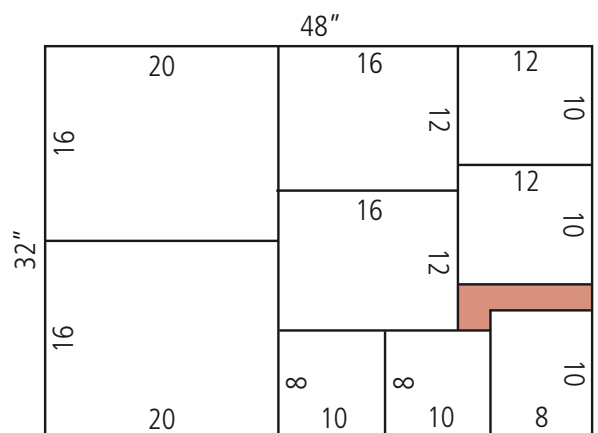

Bainbridge White Core – A Bigger and Better Board

- 1% waste
- 1 @ 50 x 70
 - 2 @ 50 x 40
 - 1 @ 40 x 30
 - 1 @ 30 x 30 sq

- 0% waste
- 1 @ 20 x 24
 - 1 @ 20 x 16
 - 3 @ 16 x 12
 - 2 @ 10 x 8

- 0% waste
- 2 @ 24 x 20
 - 1 @ 16 x 12
 - 2 @ 12 x 10
 - 1 @ 12 x 12

- 2% waste
- 2 @ 20 x 16
 - 2 @ 16 x 12
 - 2 @ 12 x 10
 - 3 @ 10 x 8