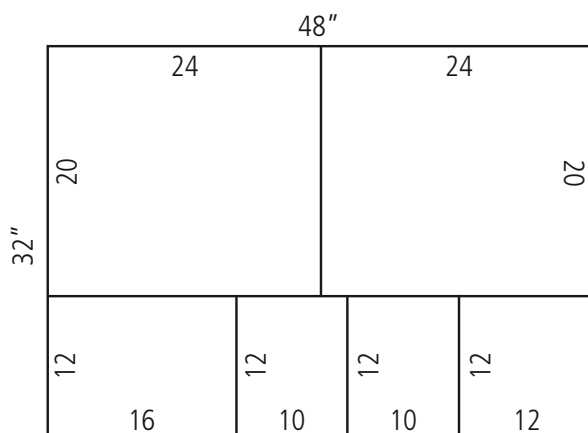

Bainbridge White Core – A Bigger and Better Board

- 1% waste
- 1 @ 50 x 70
 - 2 @ 50 x 40
 - 1 @ 40 x 30
 - 1 @ 30 x 30 sq

- 0% waste
- 1 @ 20 x 24
 - 1 @ 20 x 16
 - 3 @ 16 x 12
 - 2 @ 10 x 8

- 0% waste
- 2 @ 24 x 20
 - 1 @ 16 x 12
 - 2 @ 12 x 10
 - 1 @ 12 x 12

- 2% waste
- 2 @ 20 x 16
 - 2 @ 16 x 12
 - 2 @ 12 x 10
 - 3 @ 10 x 8