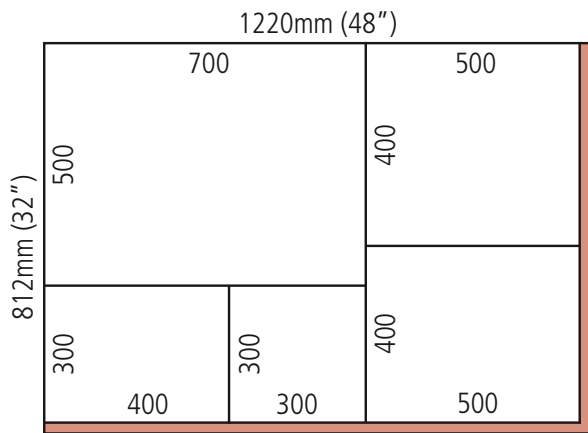

Bainbridge White Core – A Bigger and Better Board

- 1% waste
- 1 @ 50 x 70
 - 2 @ 50 x 40
 - 1 @ 40 x 30
 - 1 @ 30 x 30 sq

- 0% waste
- 1 @ 20 x 24
 - 1 @ 20 x 16
 - 3 @ 16 x 12
 - 2 @ 10 x 8

- 0% waste
- 2 @ 24 x 20
 - 1 @ 16 x 12
 - 2 @ 12 x 10
 - 1 @ 12 x 12

- 2% waste
- 2 @ 20 x 16
 - 2 @ 16 x 12
 - 2 @ 12 x 10
 - 3 @ 10 x 8