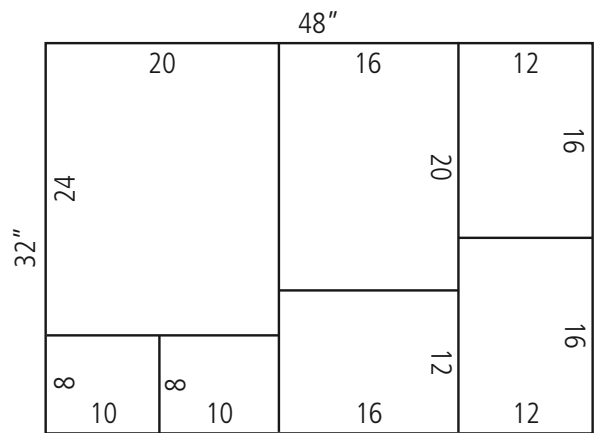

Bainbridge White Core – A Bigger and Better Board

- 1% waste
- 1 @ 50 x 70
 - 2 @ 50 x 40
 - 1 @ 40 x 30
 - 1 @ 30 x 30 sq

- 0% waste
- 1 @ 20 x 24
 - 1 @ 20 x 16
 - 3 @ 16 x 12
 - 2 @ 10 x 8

- 0% waste
- 2 @ 24 x 20
 - 1 @ 16 x 12
 - 2 @ 12 x 10
 - 1 @ 12 x 12

- 2% waste
- 2 @ 20 x 16
 - 2 @ 16 x 12
 - 2 @ 12 x 10
 - 3 @ 10 x 8